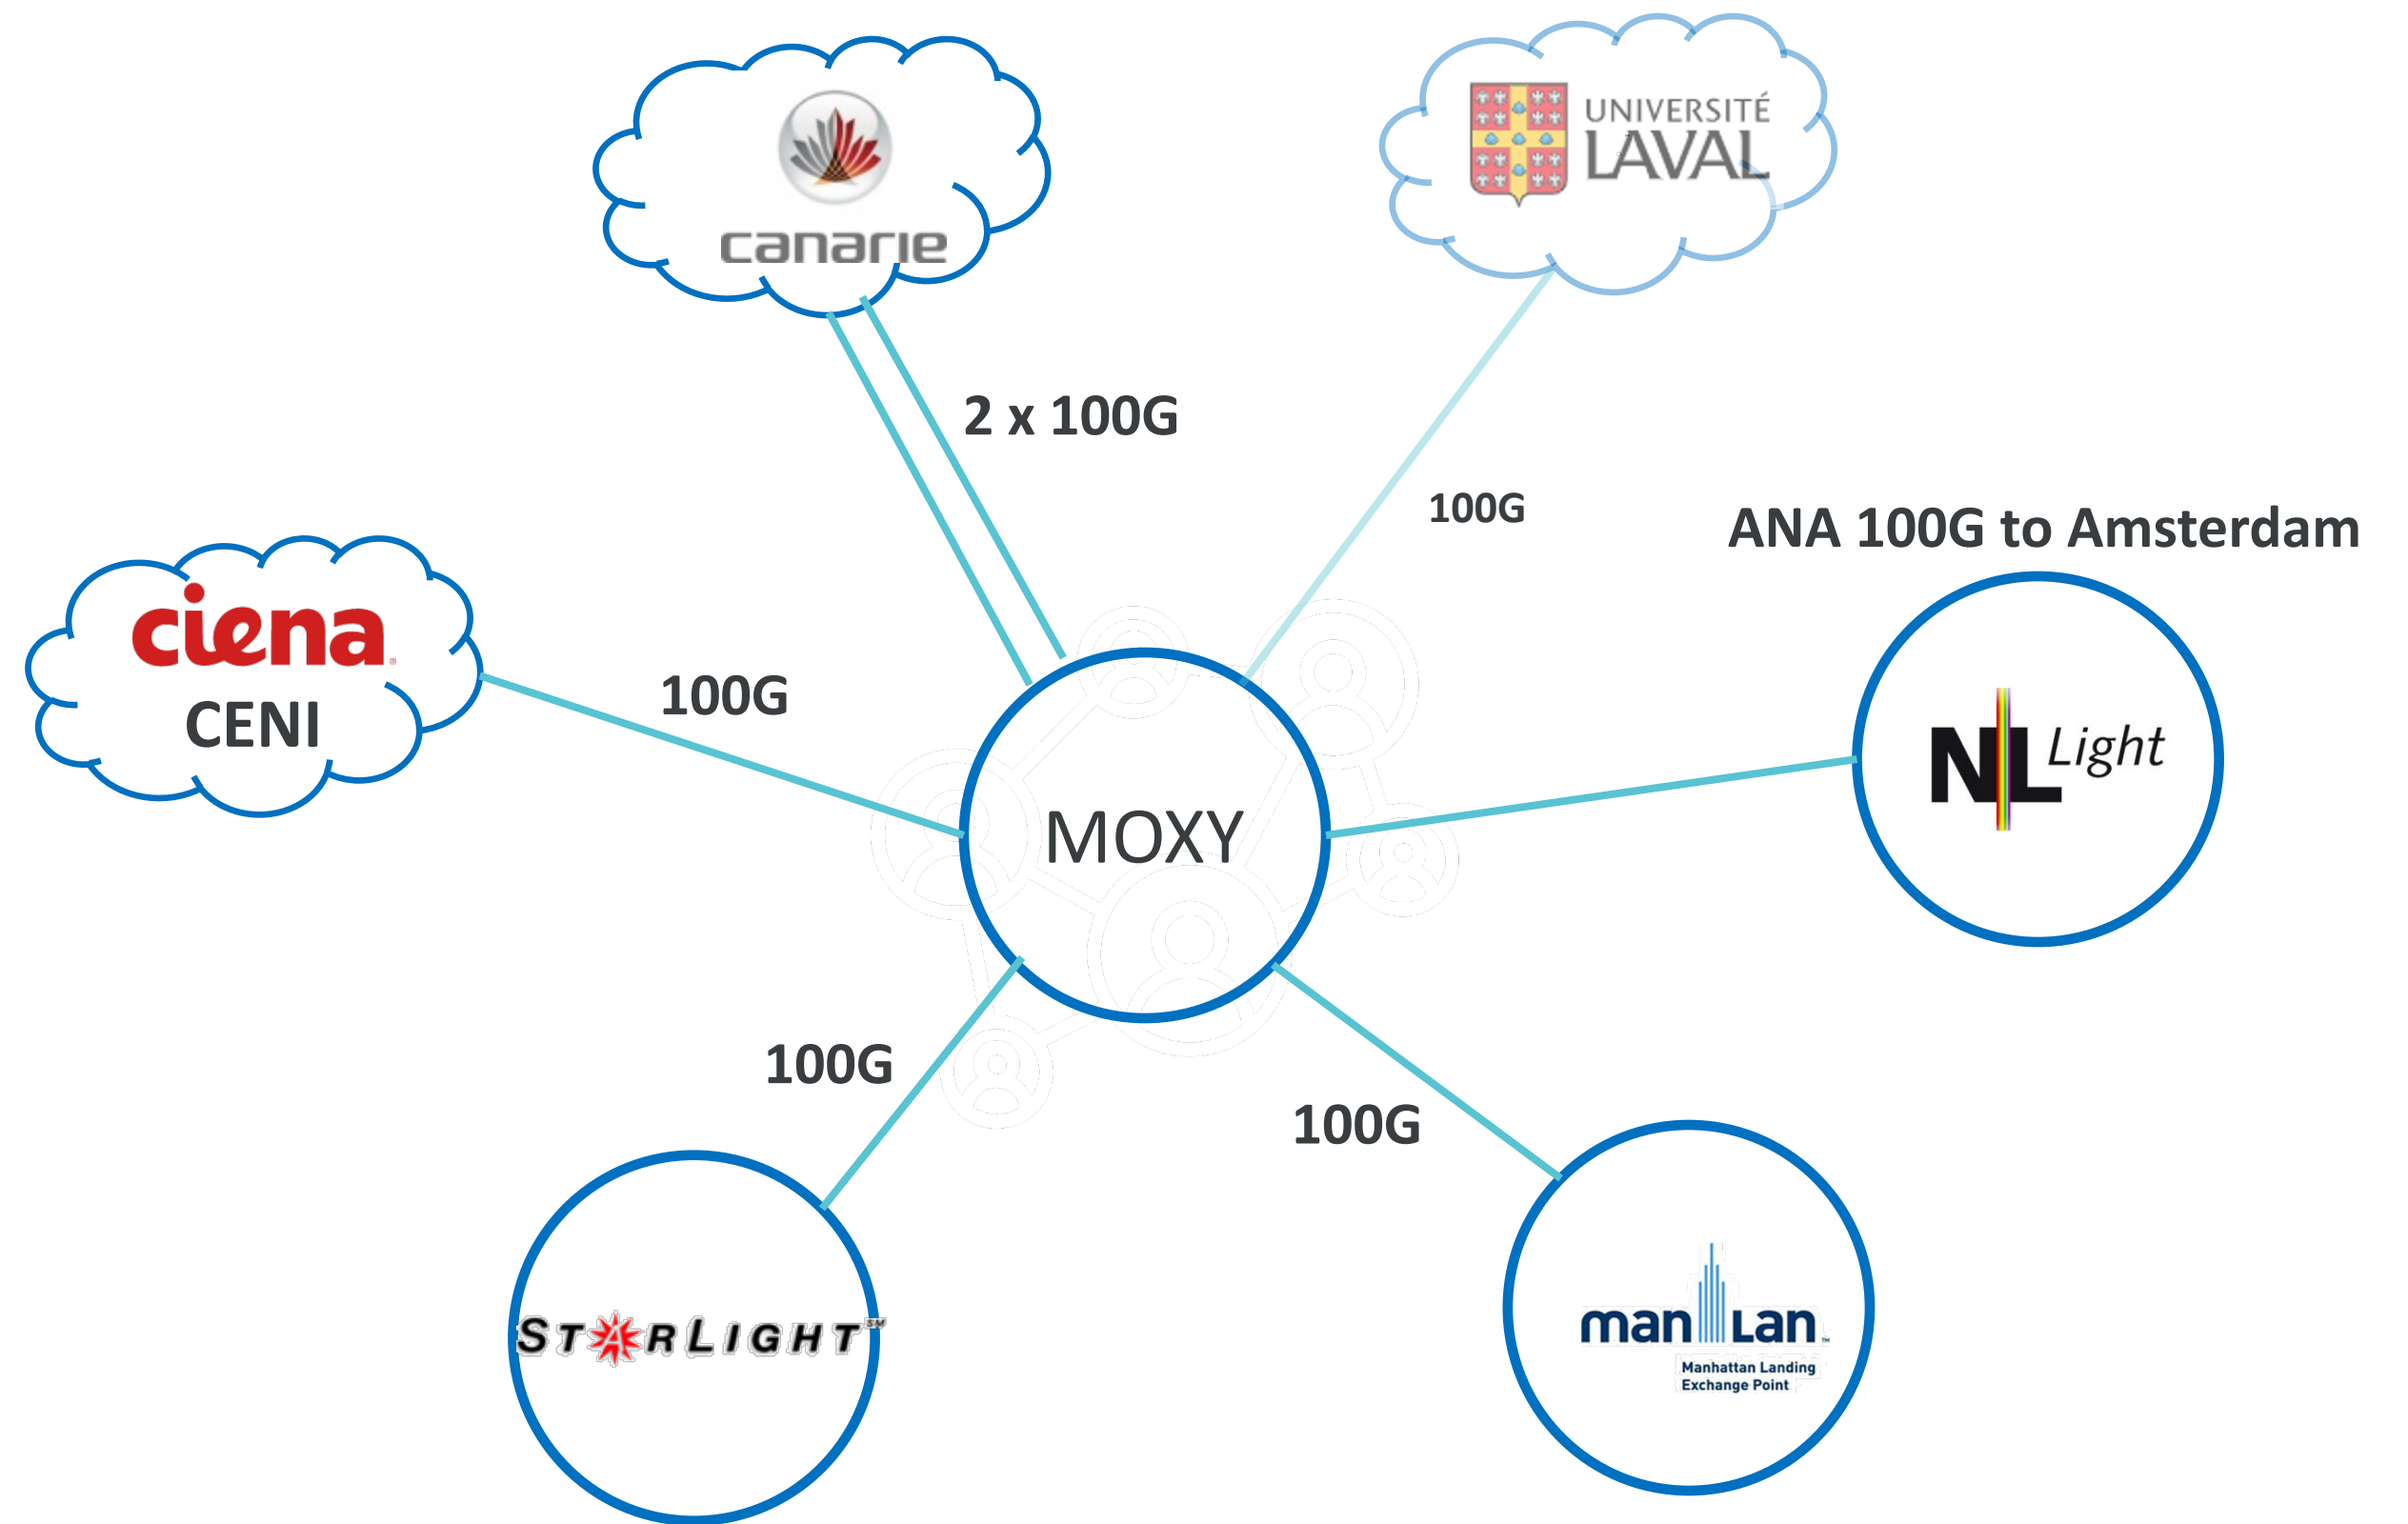

# MOXY History

- R&E Open Exchange in Canada
- Established in mid 2017
- Located in the heart of Montreal
- Supporting the ANA initiative in improving physical route redundancy and research activities across north Atlantic
- Independently operate from CANARIE network, and operationally support from NORUDnet

# Platform, Services and Support

- Juniper QFX10002
- Support 10G and 100G connectivity
- Only L2 service
- Early version of OpenNSA-NSI
- Supporting demos – AutoGOLE, Supercomputing, NOTED...

# Connections