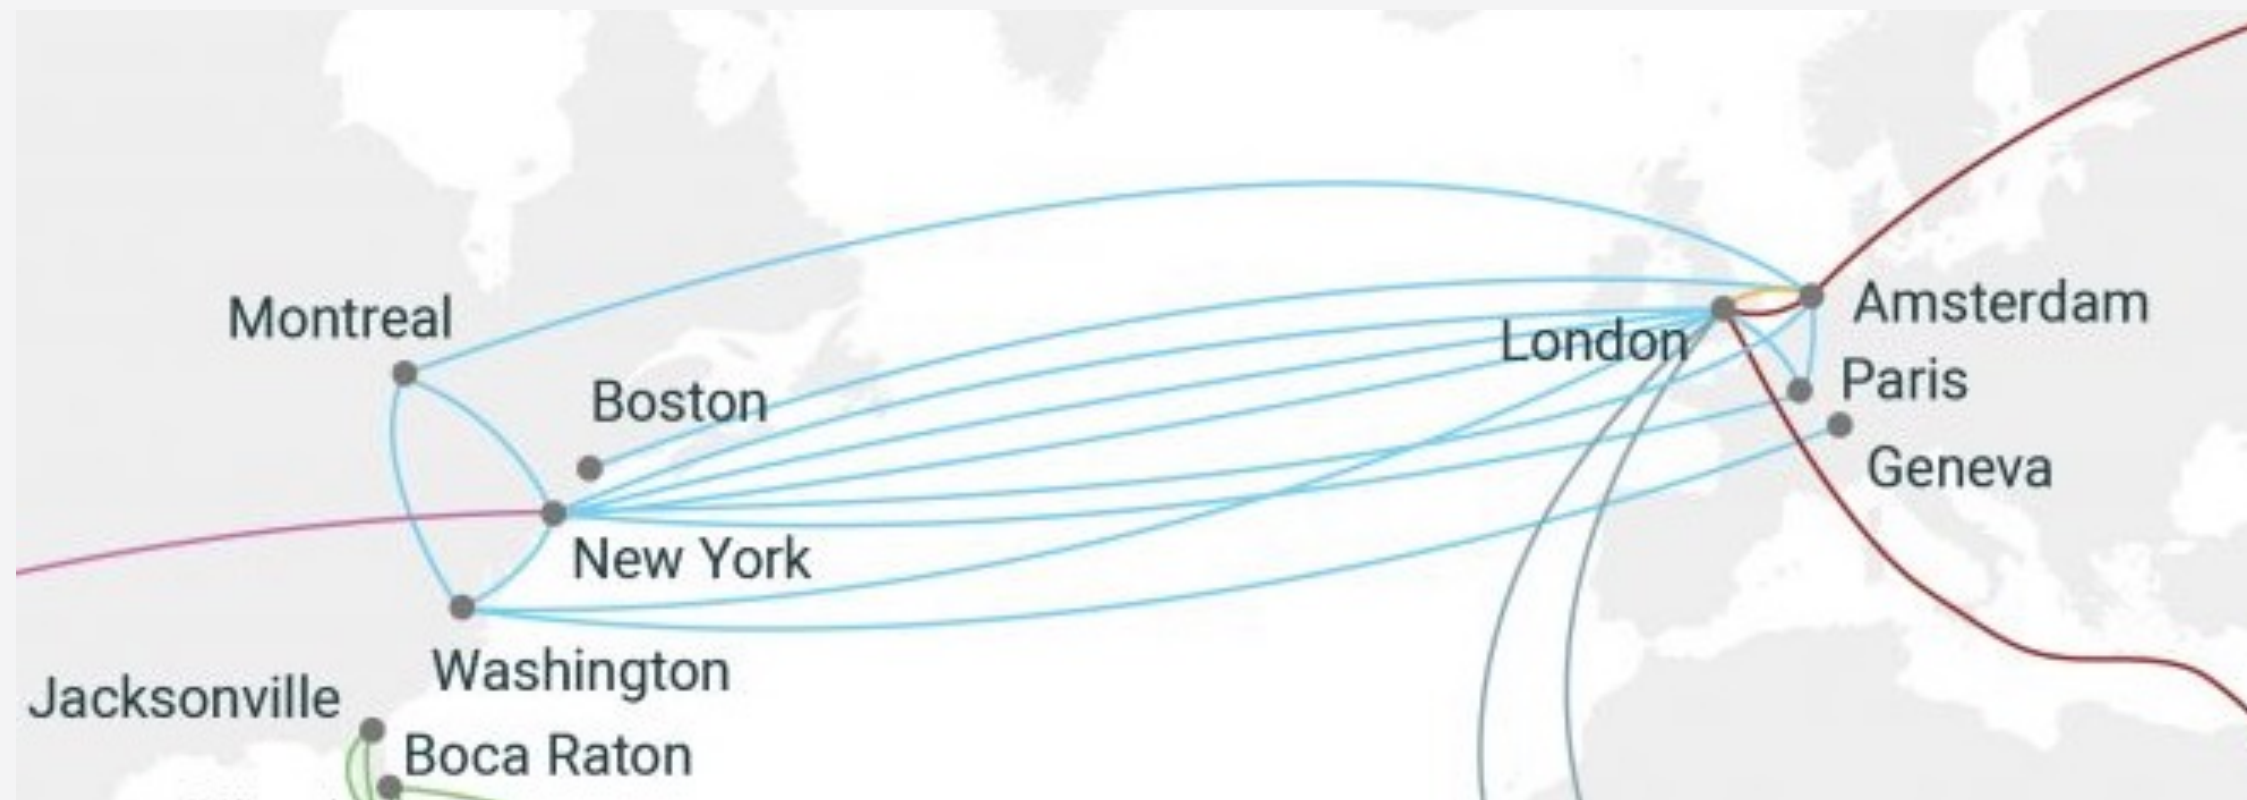

# MOXY History

- R&E Open Exchange in Canada
- Established in mid 2017
- Located in the heart of Montreal
- Supporting the ANA initiative in improving physical route redundancy and research activities across north Atlantic
- Independently operate from CANARIE network, and operationally support from NORUDnet